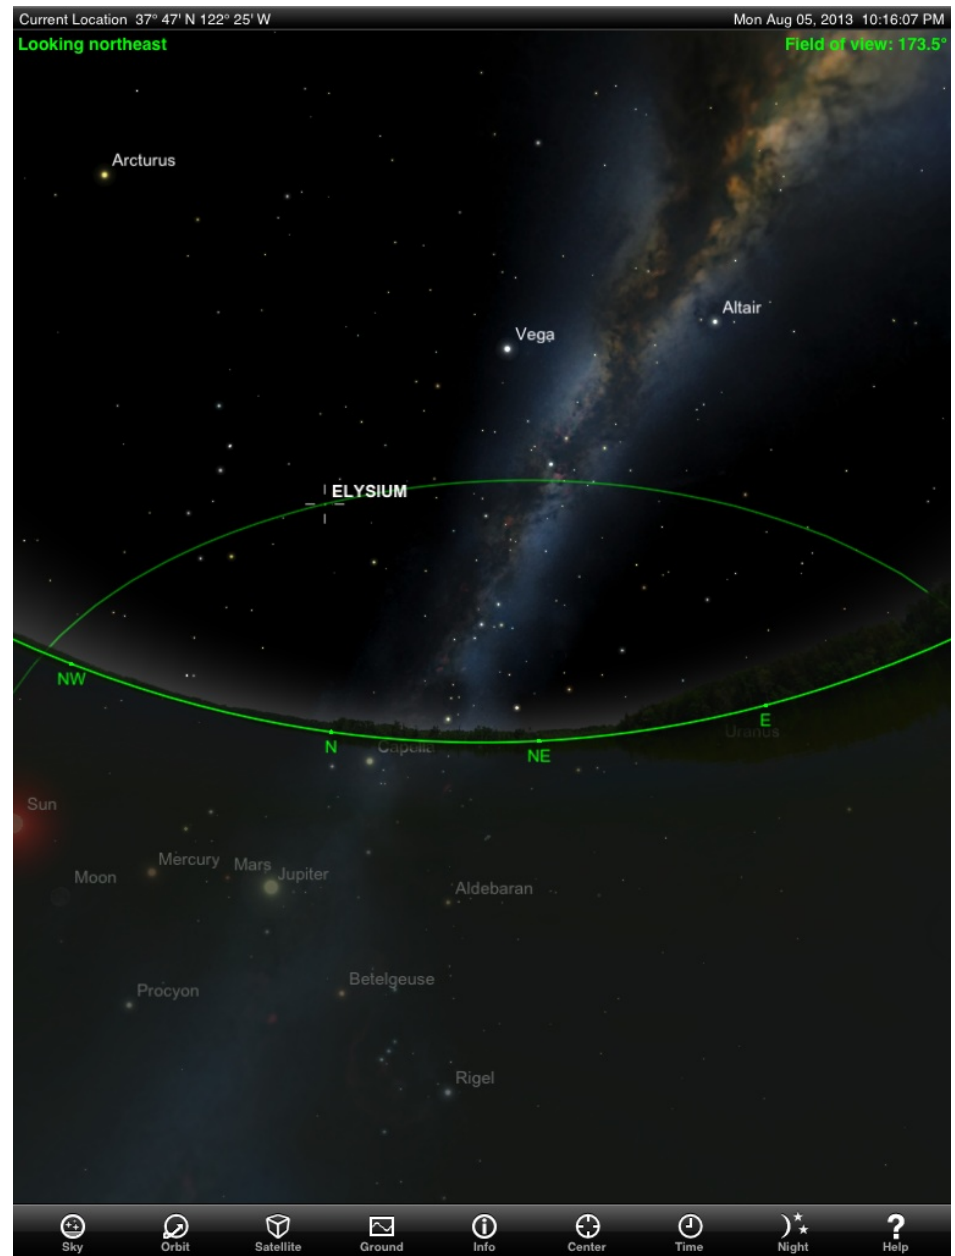

Elysium Space, Inc. All rights reserved.