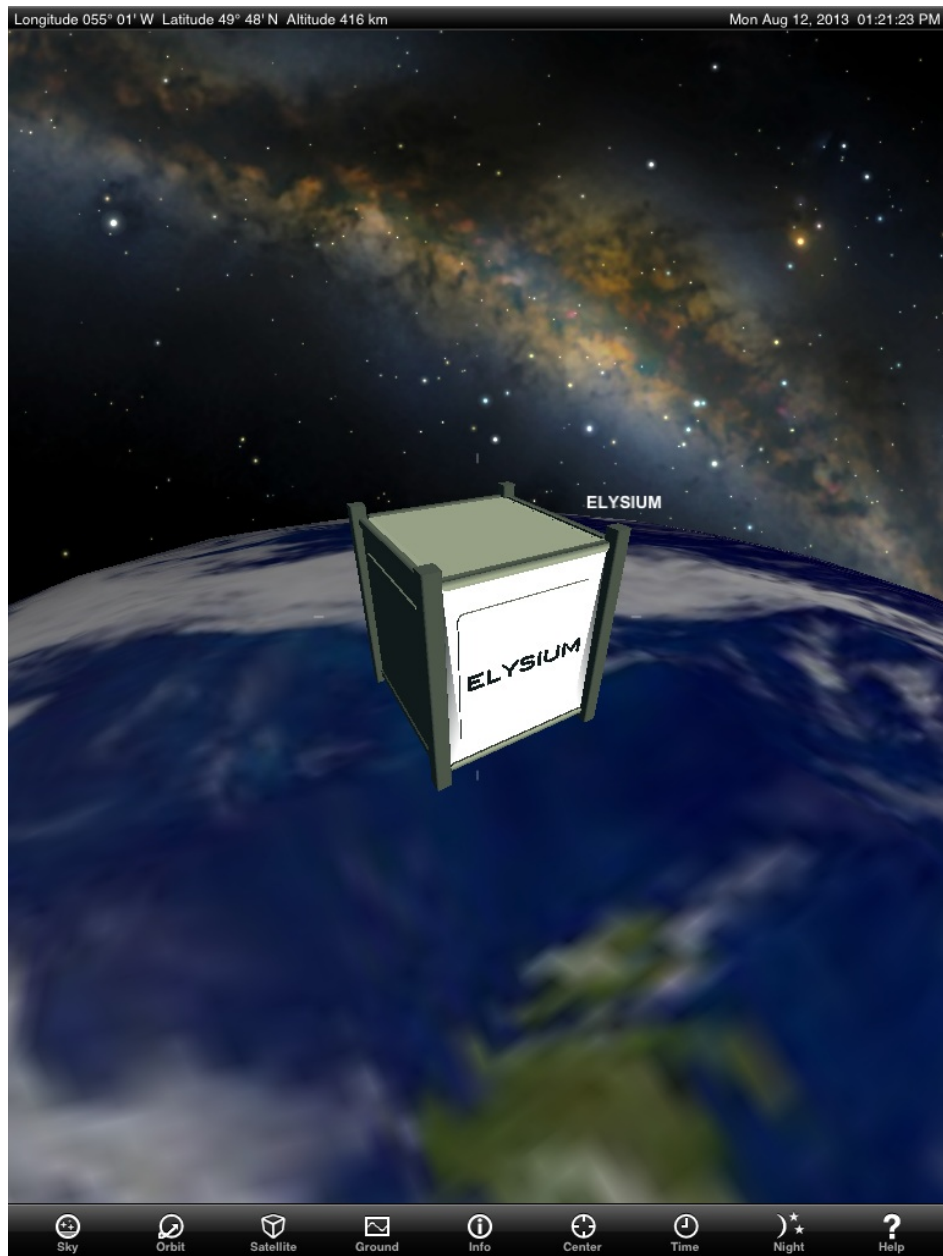

Elysium Space, Inc. All rights reserved.