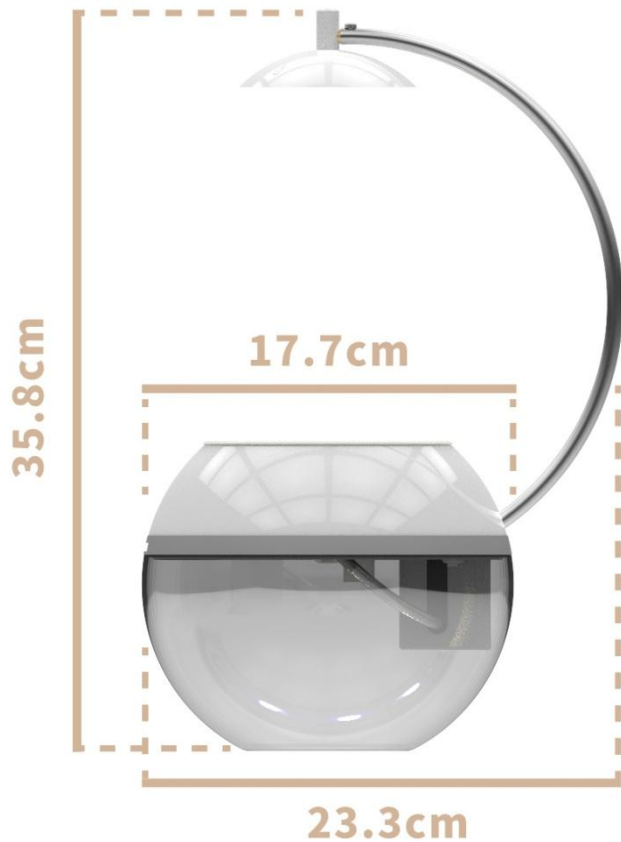

Plant pot upper

liquid fertilizer input hole
water stabilizer input hole
(directly into the tank)

Plant pot solid (used alone)

Touch switch

LED Tank light

Design for plant growth

USB power

PC material tank

Specification

Size: 23.3 x 17.7 x 35.8 cm

Net weight: approx. 460 g

Tank capacity: 1300 ml

Materials: Aluminum, plastic

Plant light: 12 LED

Tank light: 6 LED

Power input: DC 5V 2A