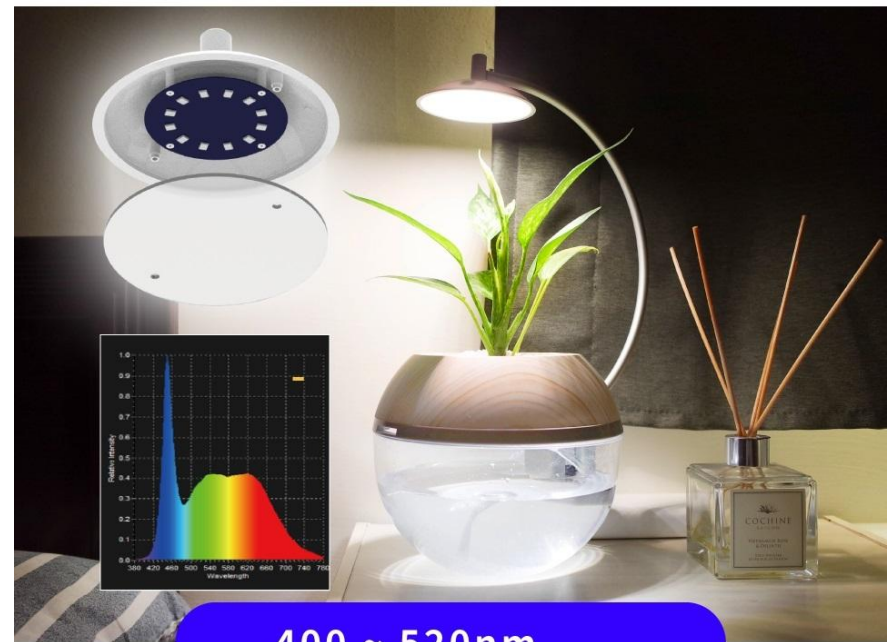

Herb City Pro

Touch switch

LED Plant light

Plant pot

USB power

LED Tank light

■ Spherical appearance

■ Water cycle system

LED Plant light

Design for plant growth

400 ~ 520nm

Promote the growth of plant rhizomes, and affect the photosynthesis, chlorophyll absorption ratio and carotenoid absorption ratio.

520 ~ 610nm

Repel green plants, low absorption rate of chlorophyll.

Specification

Size: 23.3 x 17.7 x 35.8 cm

Net weight: approx. 460 g

Tank capacity: 1300 ml

Materials: Aluminum, plastic

Plant light: 12 LED

Tank light: 6 LED

Power input: DC 5V 2A