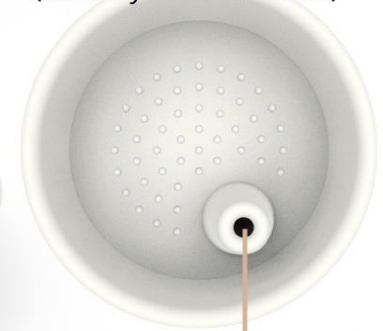

610 ~ 720nm

Affect photosynthesis and accelerate plant growth.

720 ~ 1000nm

Stimulates plant cells, affects flowering and seed germination.

Plant pot

Plant pot base

liquid fertilizer input hole
water stabilizer input hole
(directly into the tank)

Plant pot upper

liquid fertilizer input hole
water stabilizer input hole
(directly into the tank)

Plant pot solid (used alone)

Touch switch

LED Tank light

Design for plant growth

USB power

PC material tank