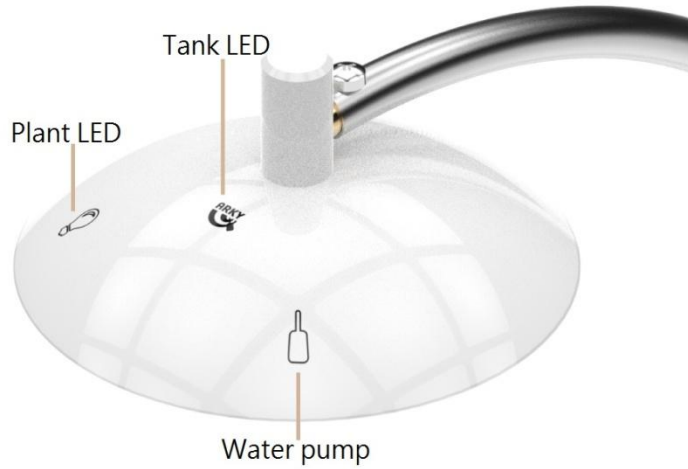

Herb City Pro

Touch switch

LED Plant light

Plant pot

USB power

LED Tank light

■ Spherical appearance

■ Water cycle system

610 ~ 720nm

Affect photosynthesis and accelerate plant growth.

720 ~ 1000nm

Stimulates plant cells, affects flowering and seed germination.

Plant pot

Plant pot base

liquid fertilizer input hole
water stabilizer input hole
(directly into the tank)

Plant pot upper

liquid fertilizer input hole
water stabilizer input hole
(directly into the tank)

Plant pot solid (used alone)

Touch switch

LED Tank light

Design for plant growth

USB power

PC material tank

Specification

Size: 23.3 x 17.7 x 35.8 cm

Net weight: approx. 460 g

Tank capacity: 1300 ml

Materials: Aluminum, plastic

Plant light: 12 LED

Tank light: 6 LED

Power input: DC 5V 2A