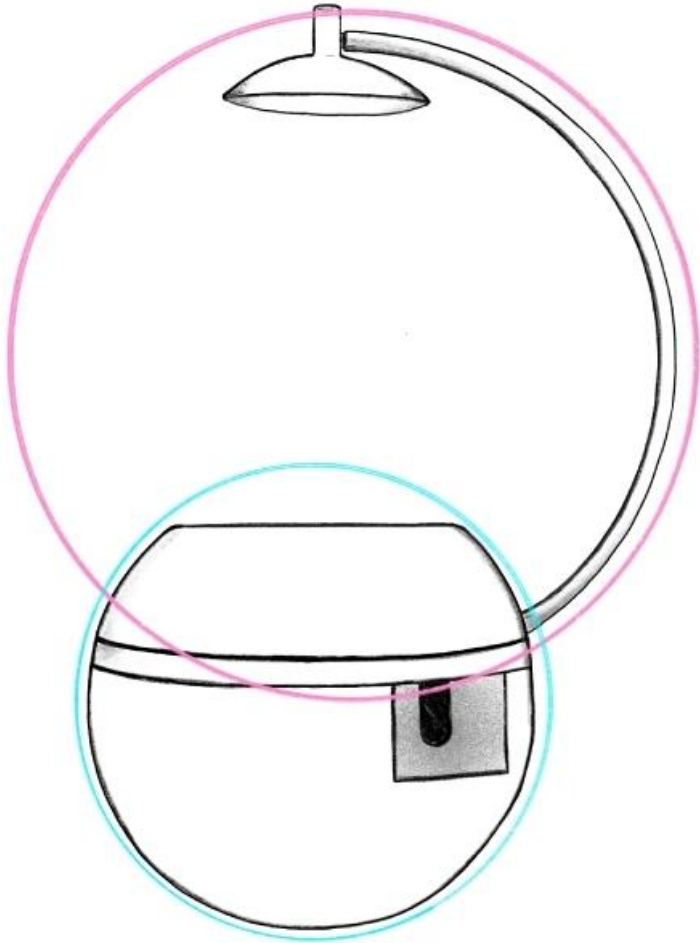

Herb City Pro

Touch switch

LED Plant light

Plant pot

USB power

LED Tank light

■ Spherical appearance

■ Water cycle system

Plant pot upper

liquid fertilizer input hole
water stabilizer input hole
(directly into the tank)

Plant pot solid (used alone)

Touch switch

LED Tank light

Design for plant growth

USB power

PC material tank

Specification

Size: 23.3 x 17.7 x 35.8 cm

Net weight: approx. 460 g

Tank capacity: 1300 ml

Materials: Aluminum, plastic

Plant light: 12 LED

Tank light: 6 LED

Power input: DC 5V 2A