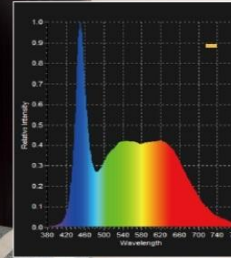

Herb City Pro

Touch switch

LED Plant light

Plant pot

USB power

LED Tank light

■ Spherical appearance

■ Water cycle system

LED Plant light

Design for plant growth

400 ~ 520nm

Promote the growth of plant rhizomes, and affect the photosynthesis, chlorophyll absorption ratio and carotenoid absorption ratio.

520 ~ 610nm

Repel green plants, low absorption rate of chlorophyll.