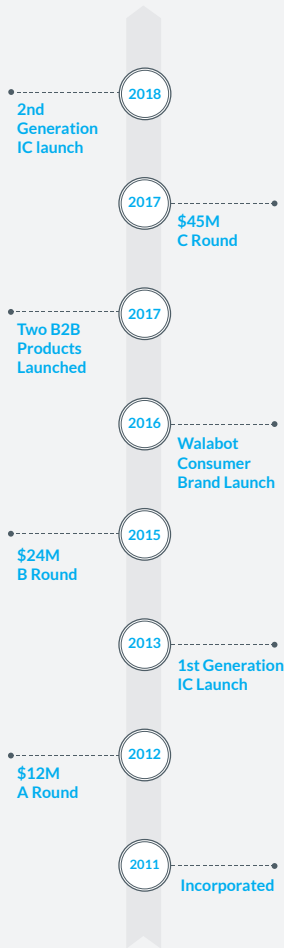

THE WORLD'S MOST ADVANCED SYSTEM ON A CHIP FOR mmWAVE 3D IMAGING

Vayyar's sensor creates high-resolution images based on advanced RF technology. It integrates an unprecedented number of transceivers and an advanced DSP to produce images with high-resolution contour and high accuracy. Our devices, either stand-alone or integrated, are opening new capabilities in various markets including smart home, security, automotive, retail, elderly care and more.

AN IMAGING DEVICE THE SIZE OF A MATCHBOX

Vayyar's powerful and unique RF chip covers imaging and radar bands from 3GHz-81GHz with 72 transmitters and 72 receivers in one chip. Enhanced by an integrated, high-performance DSP with large internal memory, Vayyar's sensor does not need any external CPU to execute complex imaging algorithms. Multiple signals are sent, received and analyzed enabling the creation of high-resolution 3D images.

SUPERMAN VISION AND REAL-TIME TRACKING

3D Monitoring

Monitor people's location, movement, height, posture and vital signs with no wearables or camera

3D Imaging

See inside and through walls, objects and materials to create a 3D image of what's inside

Sensing

Sense and measure liquid composition. For example, Identify fat and protein percentage in milk

UNIQUE BENEFITS - COMPACT, LOW POWER AND LIGHTWEIGHT

COMPACT - Full module is matchbox size

SUPERMAN VISION - See inside and through objects

NO PRIVACY VIOLATION - No optics, no cameras

ROBUST - Agnostic to lighting and weather conditions

NO WEARABLES - Passive, unobtrusive monitoring

FLEXIBLE B2B PARTNERSHIP MODELS AND CONSUMER PRODUCTS