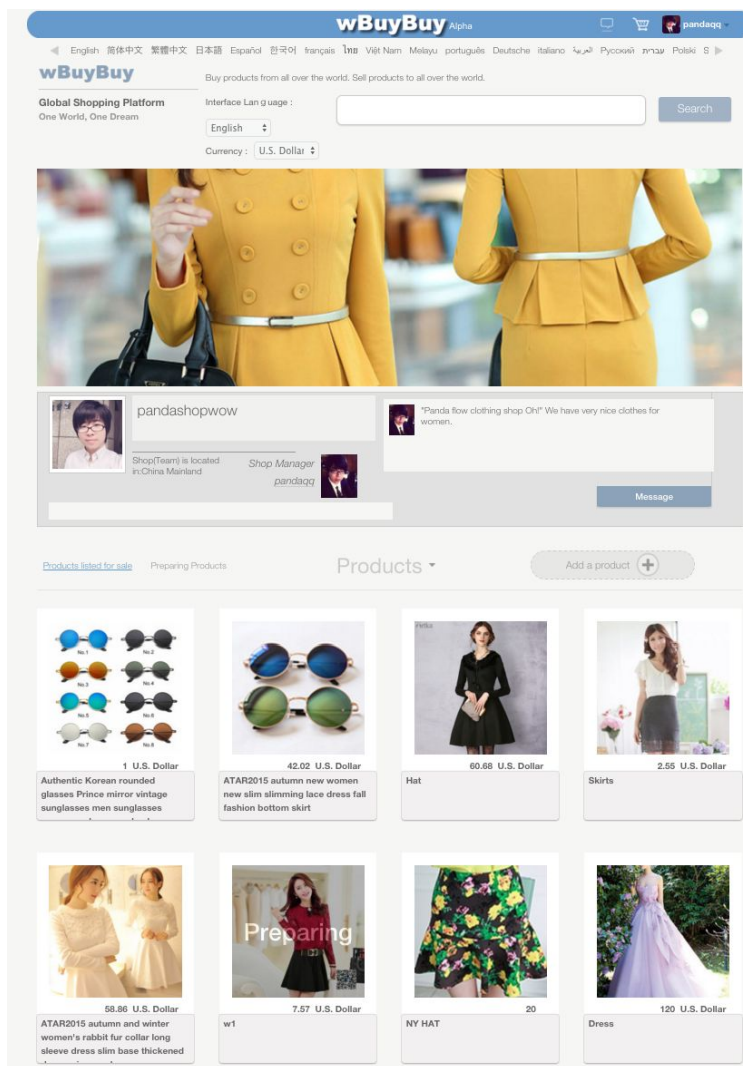

wBuyBuy ショップトップページ

ショップページ

商品管理

メッセージ機能

店長ページへのリンク

信頼感を高める