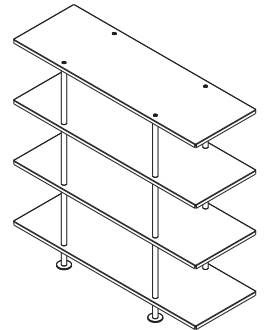

Material : Color MDF / Hinoki / Steel

Colors : Steel      MDF

							
BK	LG	IG	BK	GY	BL	GR	NT

SLF-02

Shelf

Size :	2nd	W1200 D400 H465	¥121,000 (¥110,000)
	3rd	W1200 D400 H810	¥159,500 (¥145,000)
	4th	W1200 D400 H1155	¥198,000 (¥180,000)