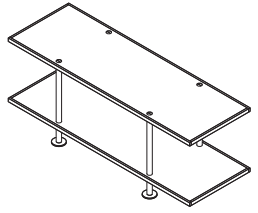

BNC-01

Bench

Size : W1200 D350 H450  
 Material : Color MDF / Hinoki / Steel  
 Price : ¥154,000 (¥140,000)  
 Colors :

TBL-01

Table

Size : W1500 D750 H730  
 Price : ¥198,000 (¥180,000)

TBL-02

Counter table

Size : W1500 D750 H1000  
 Price : ¥198,000 (¥180,000)

Material : Color MDF / Hinoki / Steel

Colors : Steel      MDF

							
BK	LG	IG	BK	GY	BL	GR	NT

SLF-01

Shelf

Size :  
 2nd W1200 D400 H465 ¥143,000 (¥130,000)  
 3rd W1200 D400 H810 ¥209,000 (¥190,000)  
 4th W1200 D400 H1155 ¥275,000 (¥250,000)