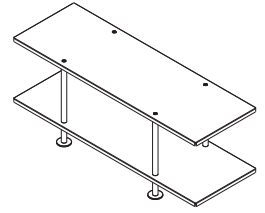

Material : Color MDF / Hinoki / Steel

Colors : Steel      MDF

							
BK	LG	IG	BK	GY	BL	GR	NT

SLF-02

Shelf

Size :	2nd	W1200 D400 H465	¥121,000 (¥110,000)
	3rd	W1200 D400 H810	¥159,500 (¥145,000)
	4th	W1200 D400 H1155	¥198,000 (¥180,000)