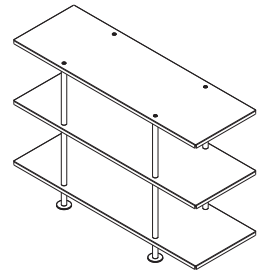

Material : Color MDF / Hinoki / Steel

Colors : Steel      MDF

							
BK	LG	IG	BK	GY	BL	GR	NT

SLF-02

Shelf

Size :	2nd	W1200 D400 H465	¥121,000 (¥110,000)
	3rd	W1200 D400 H810	¥159,500 (¥145,000)
	4th	W1200 D400 H1155	¥198,000 (¥180,000)