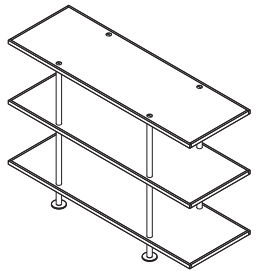

BNC-01

Bench

Size : W1200 D350 H450  
 Material : Color MDF / Hinoki / Steel  
 Price : ¥154,000 (¥140,000)  
 Colors :

TBL-01

Table

Size : W1500 D750 H730  
 Price : ¥198,000 (¥180,000)

TBL-02

Counter table

Size : W1500 D750 H1000  
 Price : ¥198,000 (¥180,000)

Material : Color MDF / Hinoki / Steel

Colors : Steel      MDF

							
BK	LG	IG	BK	GY	BL	GR	NT

SLF-01

Shelf

Size :  
 2nd W1200 D400 H465 ¥143,000 (¥130,000)  
 3rd W1200 D400 H810 ¥209,000 (¥190,000)  
 4th W1200 D400 H1155 ¥275,000 (¥250,000)