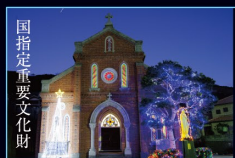

青砂ヶ浦天主堂

12/10 金