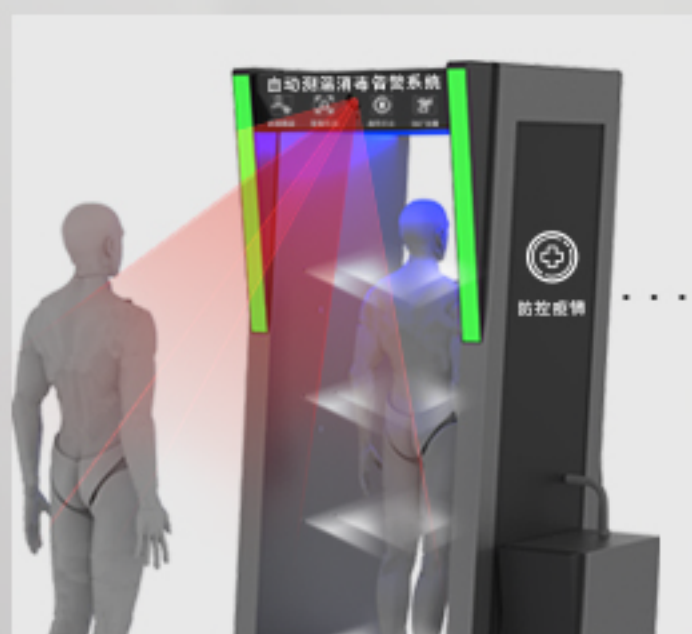

SIX HIGHLIGHTS

01

Non-contact

thermography measurement during the whole process, which reduces risk for cross infection greatly.

02

Auto-focus, get temp in one second

precisely up to $\pm 0.3^{\circ}\text{C}$

03

Automatic Fever Alarm

Detect people who has fever automatically, reduce the workload of operators greatly.

04

360° disinfection

Induction spray of disinfection in 5 seconds

05

Voice broadcast

Designed by the team who won
iF DESIGN AWARD 2020.

100% Disinfection

100% Recyclable

PRODUCT PARAMETERS

Product name: Intelligent infrared thermography device with disinfection and alarm system

Product Model:	IRD 120	IRD 120A
Capacity of photos:	50000	50000
Operation system:	Android7.0	Android7.0
Working temperature:	0~45°C	0~45°C
Information record:	No	Record by mobile APP
Detection distance:	1.5m	1.5m
Detection accuracy:	±0.3/±0.5°C	±0.3/±0.5°C
Lack of liquid Alarm:	Yes	Yes
Power:	200w	
Size:	1mx1mx2.2m	
Basic functions:	Record and query, disinfection, infrared thermography measurement and abnormal alarm.	
Optional functions:	Hand induction disinfectant and alcohol concentration detection	