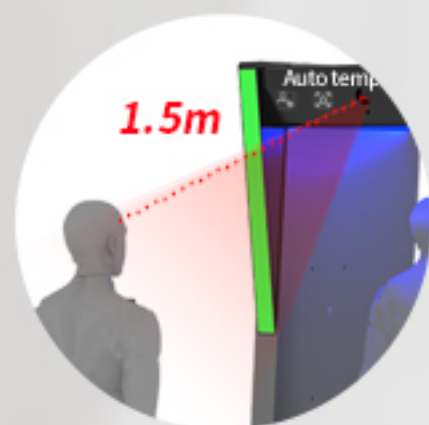

SIX HIGHLIGHTS

01

Non-contact

thermography measurement during the whole process, which reduces risk for cross infection greatly.

02

Auto-focus, get temp in one second

precisely up to $\pm 0.3^{\circ}\text{C}$