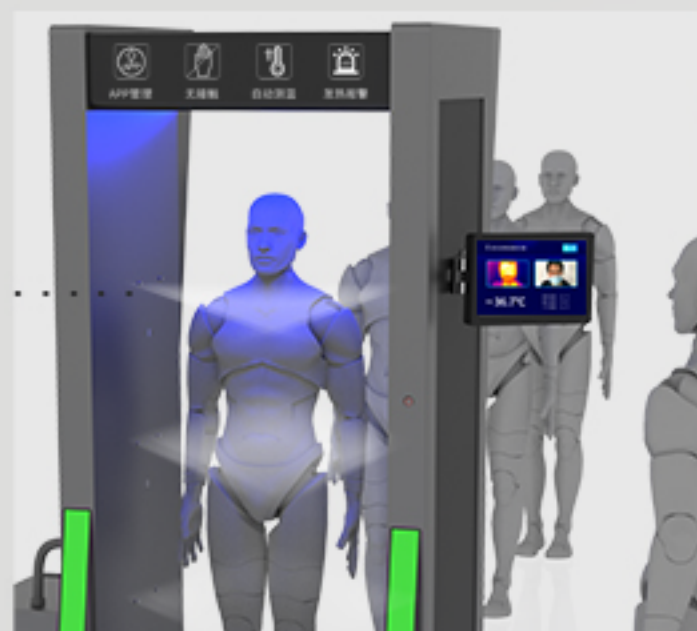

SIX HIGHLIGHTS

01

Non-contact

thermography measurement during the whole process, which reduces risk for cross infection greatly.

02

Auto-focus, get temp in one second

precisely up to $\pm 0.3^{\circ}\text{C}$

03

Automatic Fever Alarm

Detect people who has fever automatically, reduce the workload of operators greatly.

04

360° disinfection

Induction spray of disinfection in 5 seconds

05

Voice broadcast

Designed by the team who won
iF DESIGN AWARD 2020.

100% Disinfection

100% Recyclable

PRODUCT PARAMETERS

Product name: Intelligent infrared thermography device with disinfection and alarm system

Product Model:	IRD 120	IRD 120A
Capacity of photos:	50000	50000
Operation system:	Android7.0	Android7.0
Working temperature:	0~45°C	0~45°C
Information record:	No	Record by mobile APP
Detection distance:	1.5m	1.5m
Detection accuracy:	±0.3/±0.5°C	±0.3/±0.5°C
Lack of liquid Alarm:	Yes	Yes
Power:	200w	
Size:	1mx1mx2.2m	
Basic functions:	Record and query, disinfection, infrared thermography measurement and abnormal alarm.	
Optional functions:	Hand induction disinfectant and alcohol concentration detection	