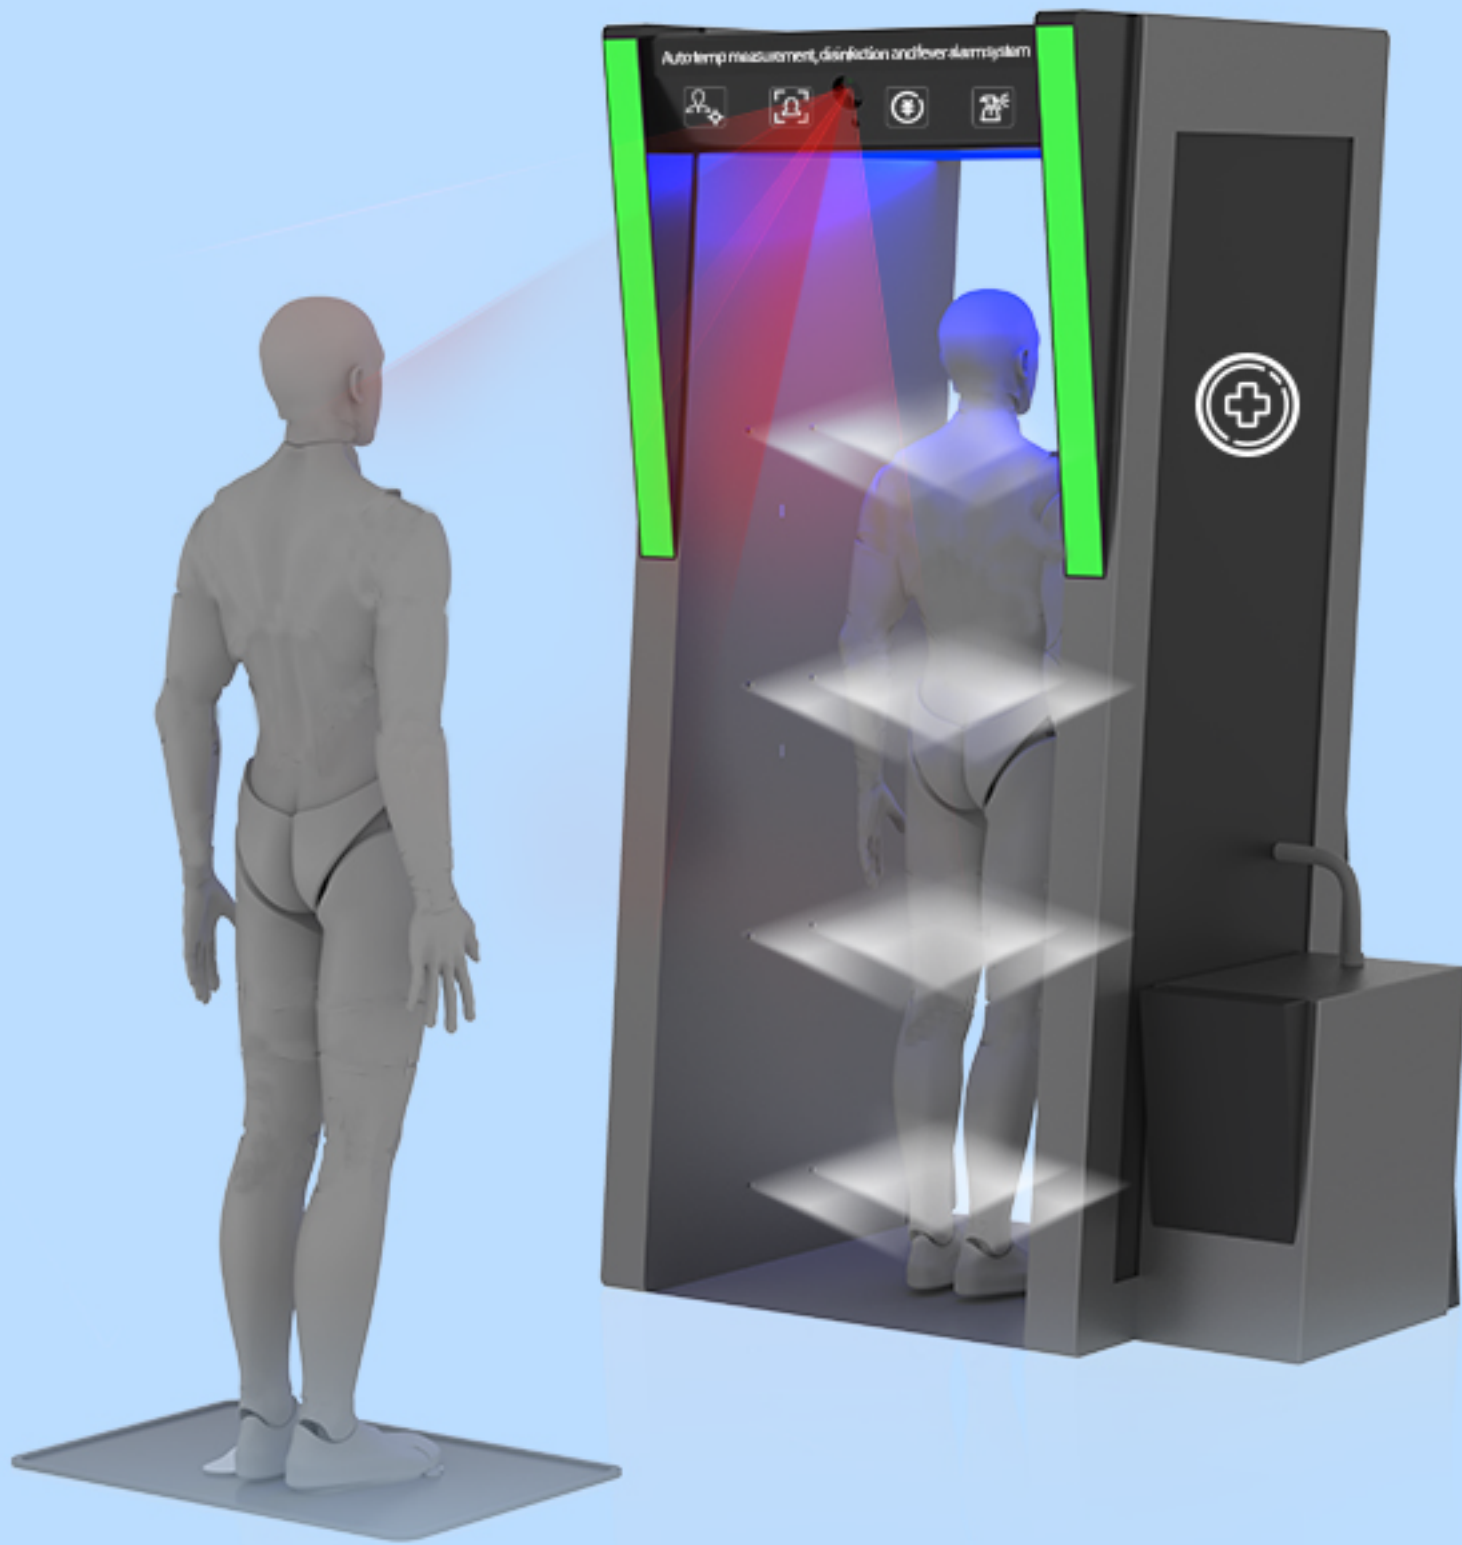

Designed by the team who won
iF DESIGN AWARD 2020.

100% Disinfection

100% Recyclable

PRODUCT PARAMETERS

Product name: Intelligent infrared thermography device with disinfection and alarm system

Product Model:	IRD 120	IRD 120A
Capacity of photos:	50000	50000
Operation system:	Android7.0	Android7.0
Working temperature:	0~45°C	0~45°C
Information record:	No	Record by mobile APP
Detection distance:	1.5m	1.5m
Detection accuracy:	±0.3/±0.5°C	±0.3/±0.5°C
Lack of liquid Alarm:	Yes	Yes
Power:	200w	
Size:	1mx1mx2.2m	
Basic functions:	Record and query, disinfection, infrared thermography measurement and abnormal alarm.	
Optional functions:	Hand induction disinfectant and alcohol concentration detection	