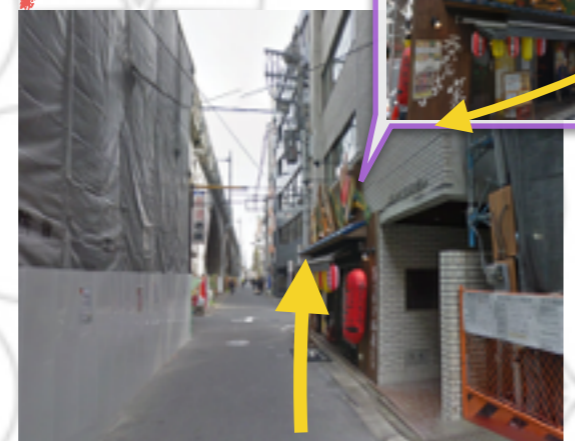

行き方

■ 住所 : 千代田区東神田3-2-2 プロヴァンスA・K・B

■Google Map: <https://goo.gl/maps/f8WbhJbz2Rs>

◆秋葉原駅からの行き方

The map shows the Akihabara area with a blue dotted line indicating a route. Key locations and callouts include:

- Top:** Green arrow pointing up, with icons for '御徒町' (Otodori) and '上野' (Ueno) stations.
- Center:** 'Showa Dori Ave. 昭和通り' (Shinjuku Line) and 'Kiyosu-bashi Dori Ave. 清州橋通り' (Keihin Line).
- Left:** 'ラーメン屋 幸楽苑平河町店' (Ramenya Kouryuen Hirakachō-ten) with an inset photo of the restaurant.
- Right:** 'FamilyMart 24Hours ファミマ' and '佐久間町三丁目公園' (Sakumachō 3-chōme Kōen) with an inset photo of the park.
- Bottom Center:** '竜王' (Ryūō) with an inset photo of a building.
- Bottom Left:** 'あきばこっこ' (Akihaba Koko) with an inset photo of a building.
- Bottom Right:** 'Provence AK・B' with an inset photo of a building.
- Bottom:** '秋葉原駅 昭和通り口' (Akihabara Station, Showa Dori Exit) with an inset photo of the station entrance and 'JR (Japanese Railways) Yamanote Line'.
- Bottom Left Corner:** Green arrow pointing down, with icons for '東京' (Tokyo) and '神田' (Kojima) stations.

Ramen Restaurant
幸楽苑平河町店

◆秋葉原駅からの行き方明細

JR (Japanese Railways) Yamanote etc Line

Park
佐久間町三丁目公園

竜王

Akihabara Station		
	JR Chuo Line-Limit Line	JR Chuo-Sobu Line...
	Hibiya Line	JR KeihinTokoku Line
	JR Nikko-Kinugawa	JR Sazanami
and 3 more.		

◆浅草橋駅からの行き方

The map shows the area around Asakusabashi Station, with a red line indicating the route to the destinations. A yellow line shows the route to the FamilyMart and Sakura locations. A blue line shows the route to the Provence AK·B building. A purple line shows the route to the JR Asakusabashi Station West 2 Exit.