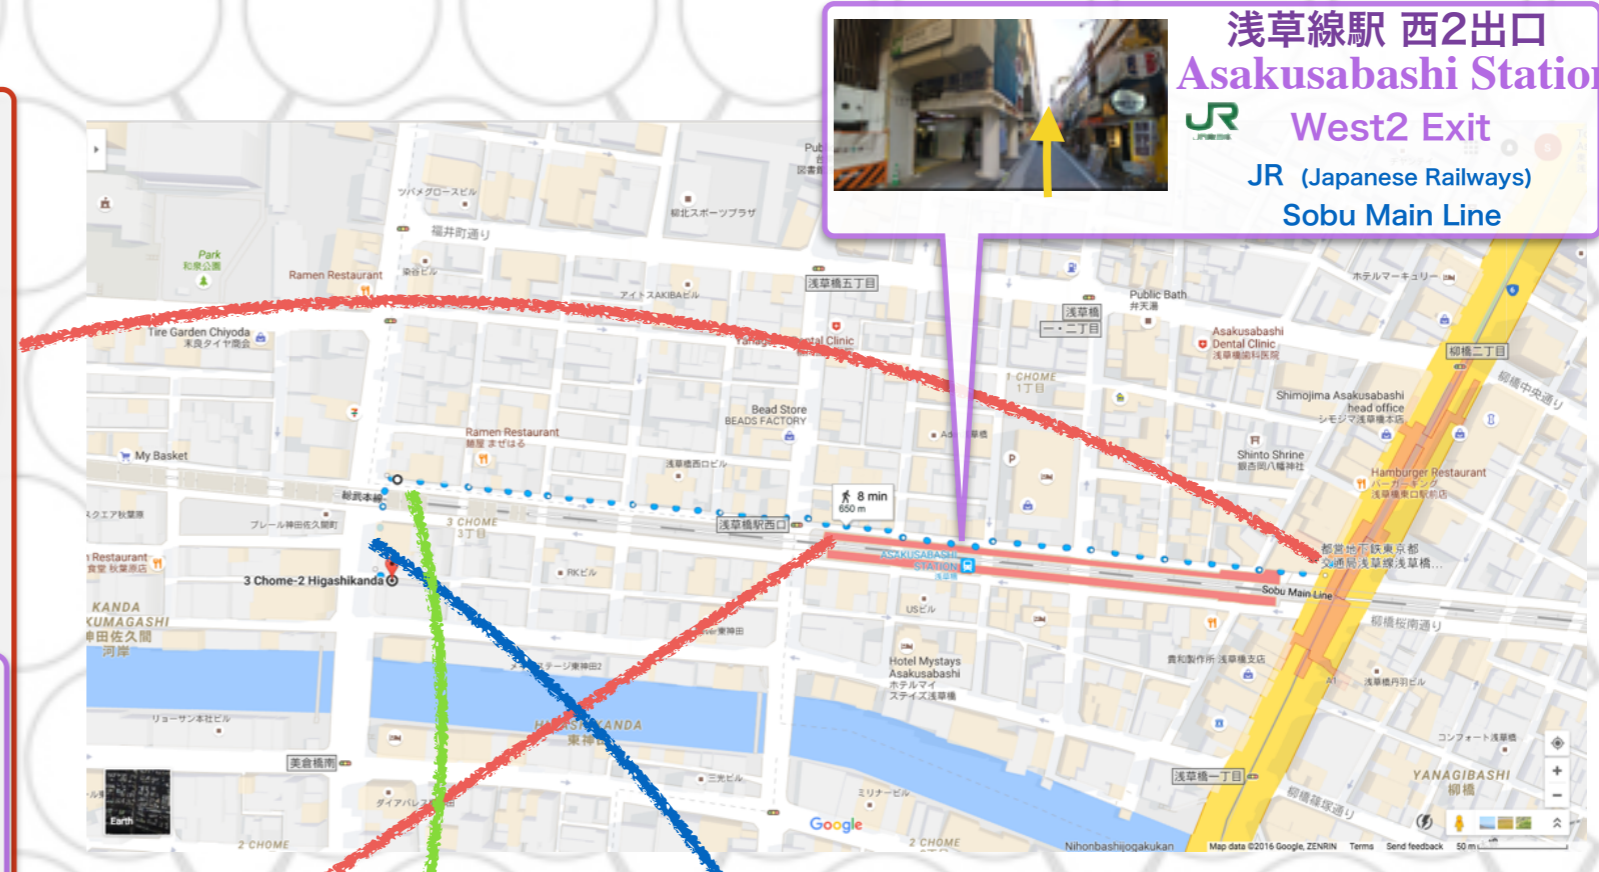

◆浅草橋駅からの行き方明細

Toei Asakusa Line

A

浅草橋駅 東口 A3出口 (都営地下鉄浅草線)

Asakusabashi Station East exit A3

Toei Asakusa Line

浅草線駅 西2出口
Asakusabashi Station
West2 Exit
JR (Japanese Railways)
Sobu Main Line

さくら <Sakura>